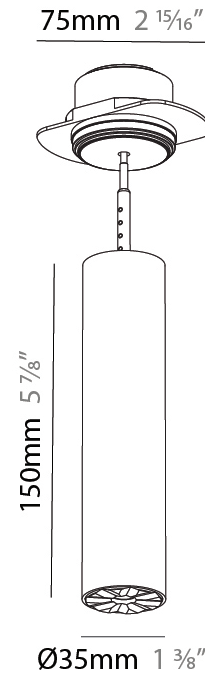

GENERAL

Series: Studio Collection
Subseries: Studio Collection 2
Partner: Prolicht
Division: Architectural
Installation: Suspension
Product Type: Pendant
Mounting Location: Ceiling
Light Distribution: Direct

PHYSICAL

Shape: Cylinder
Diameter (mm): 35
Diameter (in): 1 3/8
Height (mm): 150
Height (in): 5 7/8
Weight (kg): 0.38
Fixture Finish: SSR / BKV / CWI / CRY / HAB / UFT / ITA / RUA / FTG / MYG / LOD / PUS / FRO / FUP / KIA / POP / BLS / SPG / MEY / GOH / CHC / COM / ABZ / JAG / OBR / MOS / ROR
Accent Finish: ALU / PBR
Fixture Material: Extruded Aluminum
Cut-out Measurements: 45mm/1 3/4" Diameter

ELECTRICAL

Lamp Type: LED (Zhaga Standard)
Input Wattage (W): 6
Total Output Wattage (W): 5.4
Dimming: Tri-Mode (Non-Dimming and Phase Dimming (120Vac only) and 0-10V Dimming)
Driver Included: No
Driver Location: Remote
Driver Type: Constant Current - Universal
Driver Class: Class 2
Housing: ENCP3
Input Voltage (V): 120 - 277
Constant Current (MA): 500

LED

Color Temperature (°K): 2700 / 3000 / 3500 / 4000
Max. Delivered Lumen (lm): 310 / 328 / 347 / 356
Nominal Lumen (lm): 460 / 487 / 514 / 528
CRI: >90 CRI
Lamp Life (hrs): 50000

OPTICAL

Beam Angle: 32 / 58

RATINGS AND CERTIFICATIONS

Certified By: CSA Certified to UL and CSA Standards
IP rating: IP40

PROJECT
TYPE
SPECIFIER
QUANTITY
DATE