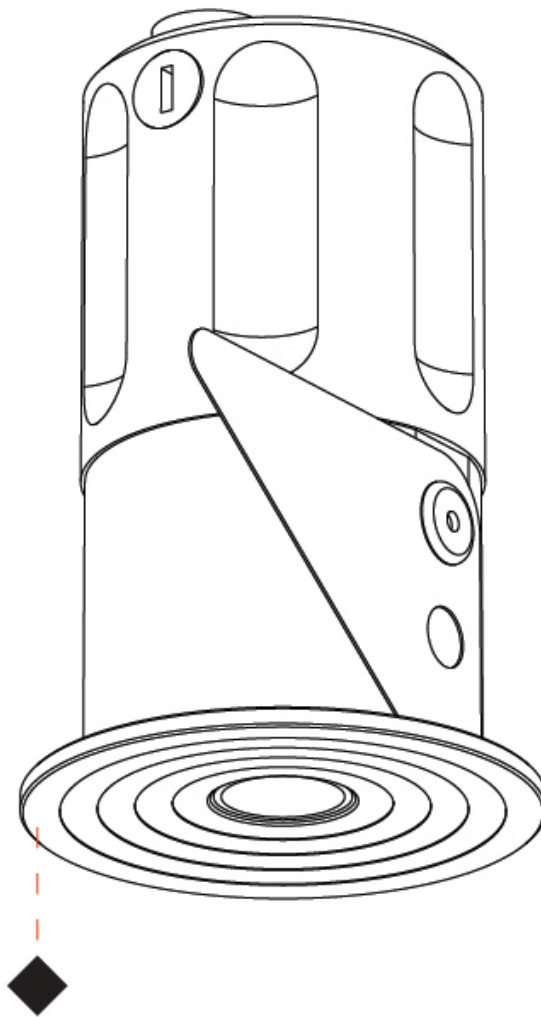

A350126-

PROJECT

TYPE

SPECIFIER

QUANTITY

DATE

A