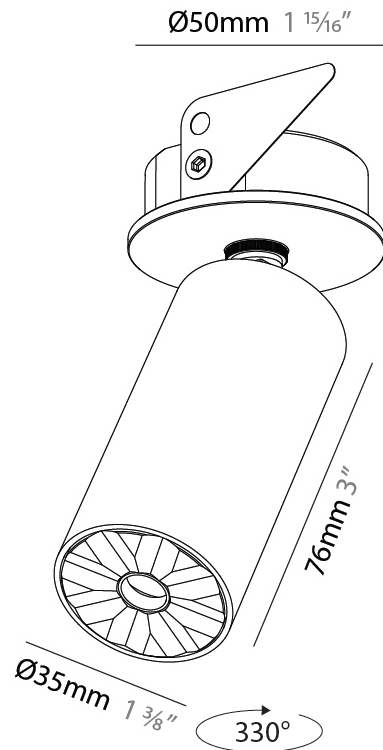

GENERAL

Series: Studio Collection
Subseries: Studio Collection 2
Partner: Prolicht
Division: Architectural
Installation: Recessed
Product Type: Spots
Mounting Location: Ceiling
Light Distribution: Direct

PHYSICAL

Aperture Sizes - Downlights: 1"
Shape: Cylinder
Diameter (mm): 35
Diameter (in): 1 3/8"
Height (mm): 76
Height (in): 3
Min. Recessing Depth (mm): 40
Min. Recessing Depth (in): 1 5/16"
Weight (kg): 0.157
Fixture Finish: ALU / PBR
Fixture Material: Extruded Aluminum
Cut-out Measurements: 45mm/1 3/4" Diameter

ELECTRICAL

Lamp Type: LED (Zhaga Standard)
Input Wattage (W): 6
Total Output Wattage (W): 5.4
Dimming: Tri-Mode (Non-Dimming and Phase Dimming (120Vac only) and 0-10V Dimming)
Driver Included: No
Driver Location: Remote
Driver Type: Constant Current - Universal
Driver Class: Class 2
Housing: ENCP3
Input Voltage (V): 120 - 277
Constant Current (MA): 500

LED

Color Temperature (°K): 2700 / 3000 / 3500 / 4000
Max. Delivered Lumen (lm): 235 / 252 / 316 / 270
Nominal Lumen (lm): 372 / 399 / 500 / 427
CRI: >90 CRI
Lamp Life (hrs): 50000

OPTICAL

Beam Angle: 34 / 52
Adjustability: Rotational 330°; Tilt 90°

RATINGS AND CERTIFICATIONS

Certified By: CSA Certified to UL and CSA Standards
IP rating: IP40