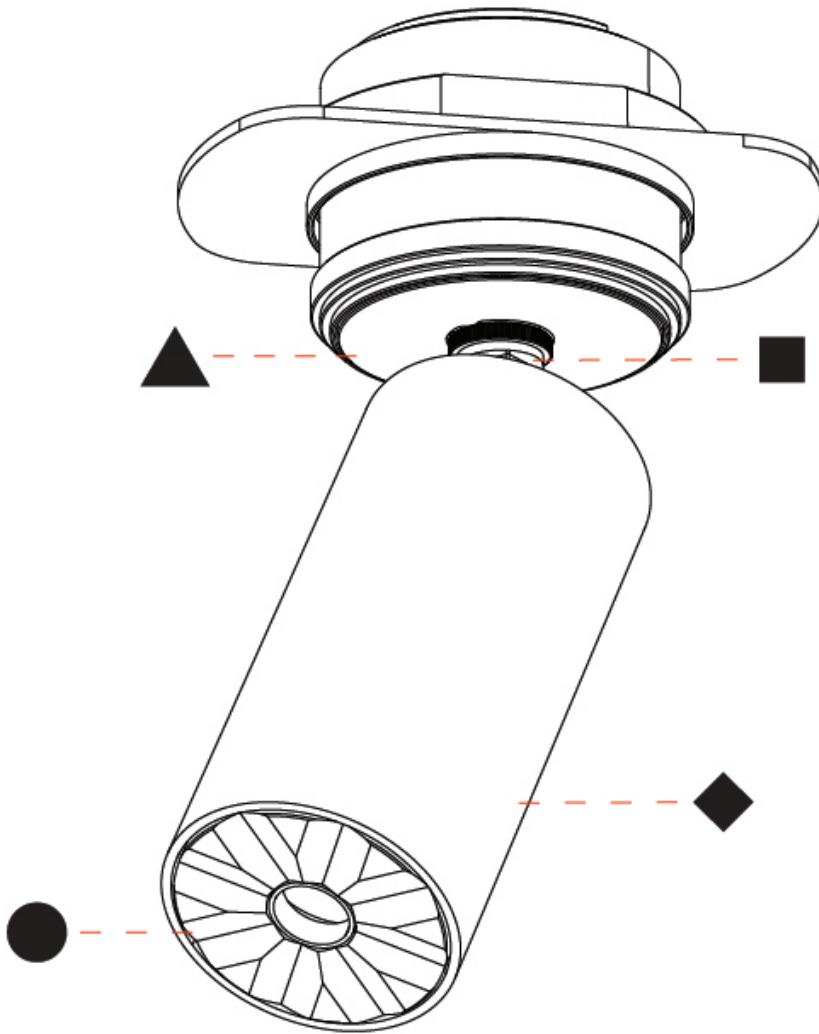

STUDIO COLLECTION 2 TRIMLESS

A350130-

PROJECT	_____
TYPE	_____
SPECIFIER	_____
QUANTITY	_____
DATE	_____

A