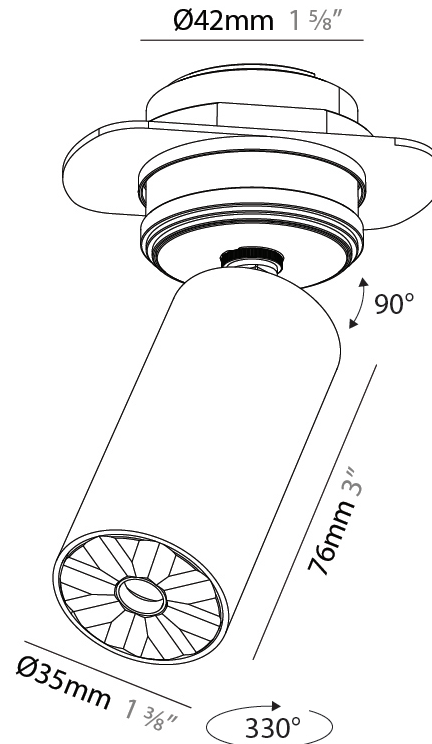

GENERAL

Series: Studio Collection
Subseries: Studio Collection 2
Partner: Prolicht
Division: Architectural
Installation: Trimless
Product Type: Spots
Mounting Location: Ceiling
Light Distribution: Direct

PHYSICAL

Aperture Sizes - Downlights: 1"
Shape: Cylinder
Diameter (mm): 35
Diameter (in): 1 3/8"
Height (mm): 76
Height (in): 3
Ceiling Thickness (mm): 10 - 30
Ceiling Thickness (in): 3/8 - 1 3/16
Min. Recessing Depth (mm): 40
Min. Recessing Depth (in): 1 9/16
Weight (kg): 0.157
Fixture Finish: ALU / PBR
Fixture Material: Extruded Aluminum
Cut-out Measurements: 45mm/1 3/4" Diameter

ELECTRICAL

Lamp Type: LED (Zhaga Standard)
Input Wattage (W): 6
Total Output Wattage (W): 5.4
Dimming: Tri-Mode (Non-Dimming and Phase Dimming (120Vac only) and 0-10V Dimming)
Driver Included: No
Driver Location: Remote
Driver Type: Constant Current - Universal
Driver Class: Class 2
Housing: ENCP3
Input Voltage (V): 120 - 277
Constant Current (MA): 500

LED

Color Temperature (°K): 2700 / 3000 / 3500 / 4000
Max. Delivered Lumen (lm): 235 / 252 / 316 / 270
Nominal Lumen (lm): 372 / 399 / 500 / 427
CRI: >90 CRI
Lamp Life (hrs): 50000

OPTICAL

Beam Angle: 34 / 52
Adjustability: Rotational 330°; Tilt 90°

RATINGS AND CERTIFICATIONS

Certified By: CSA Certified to UL and CSA Standards
IP rating: IP40